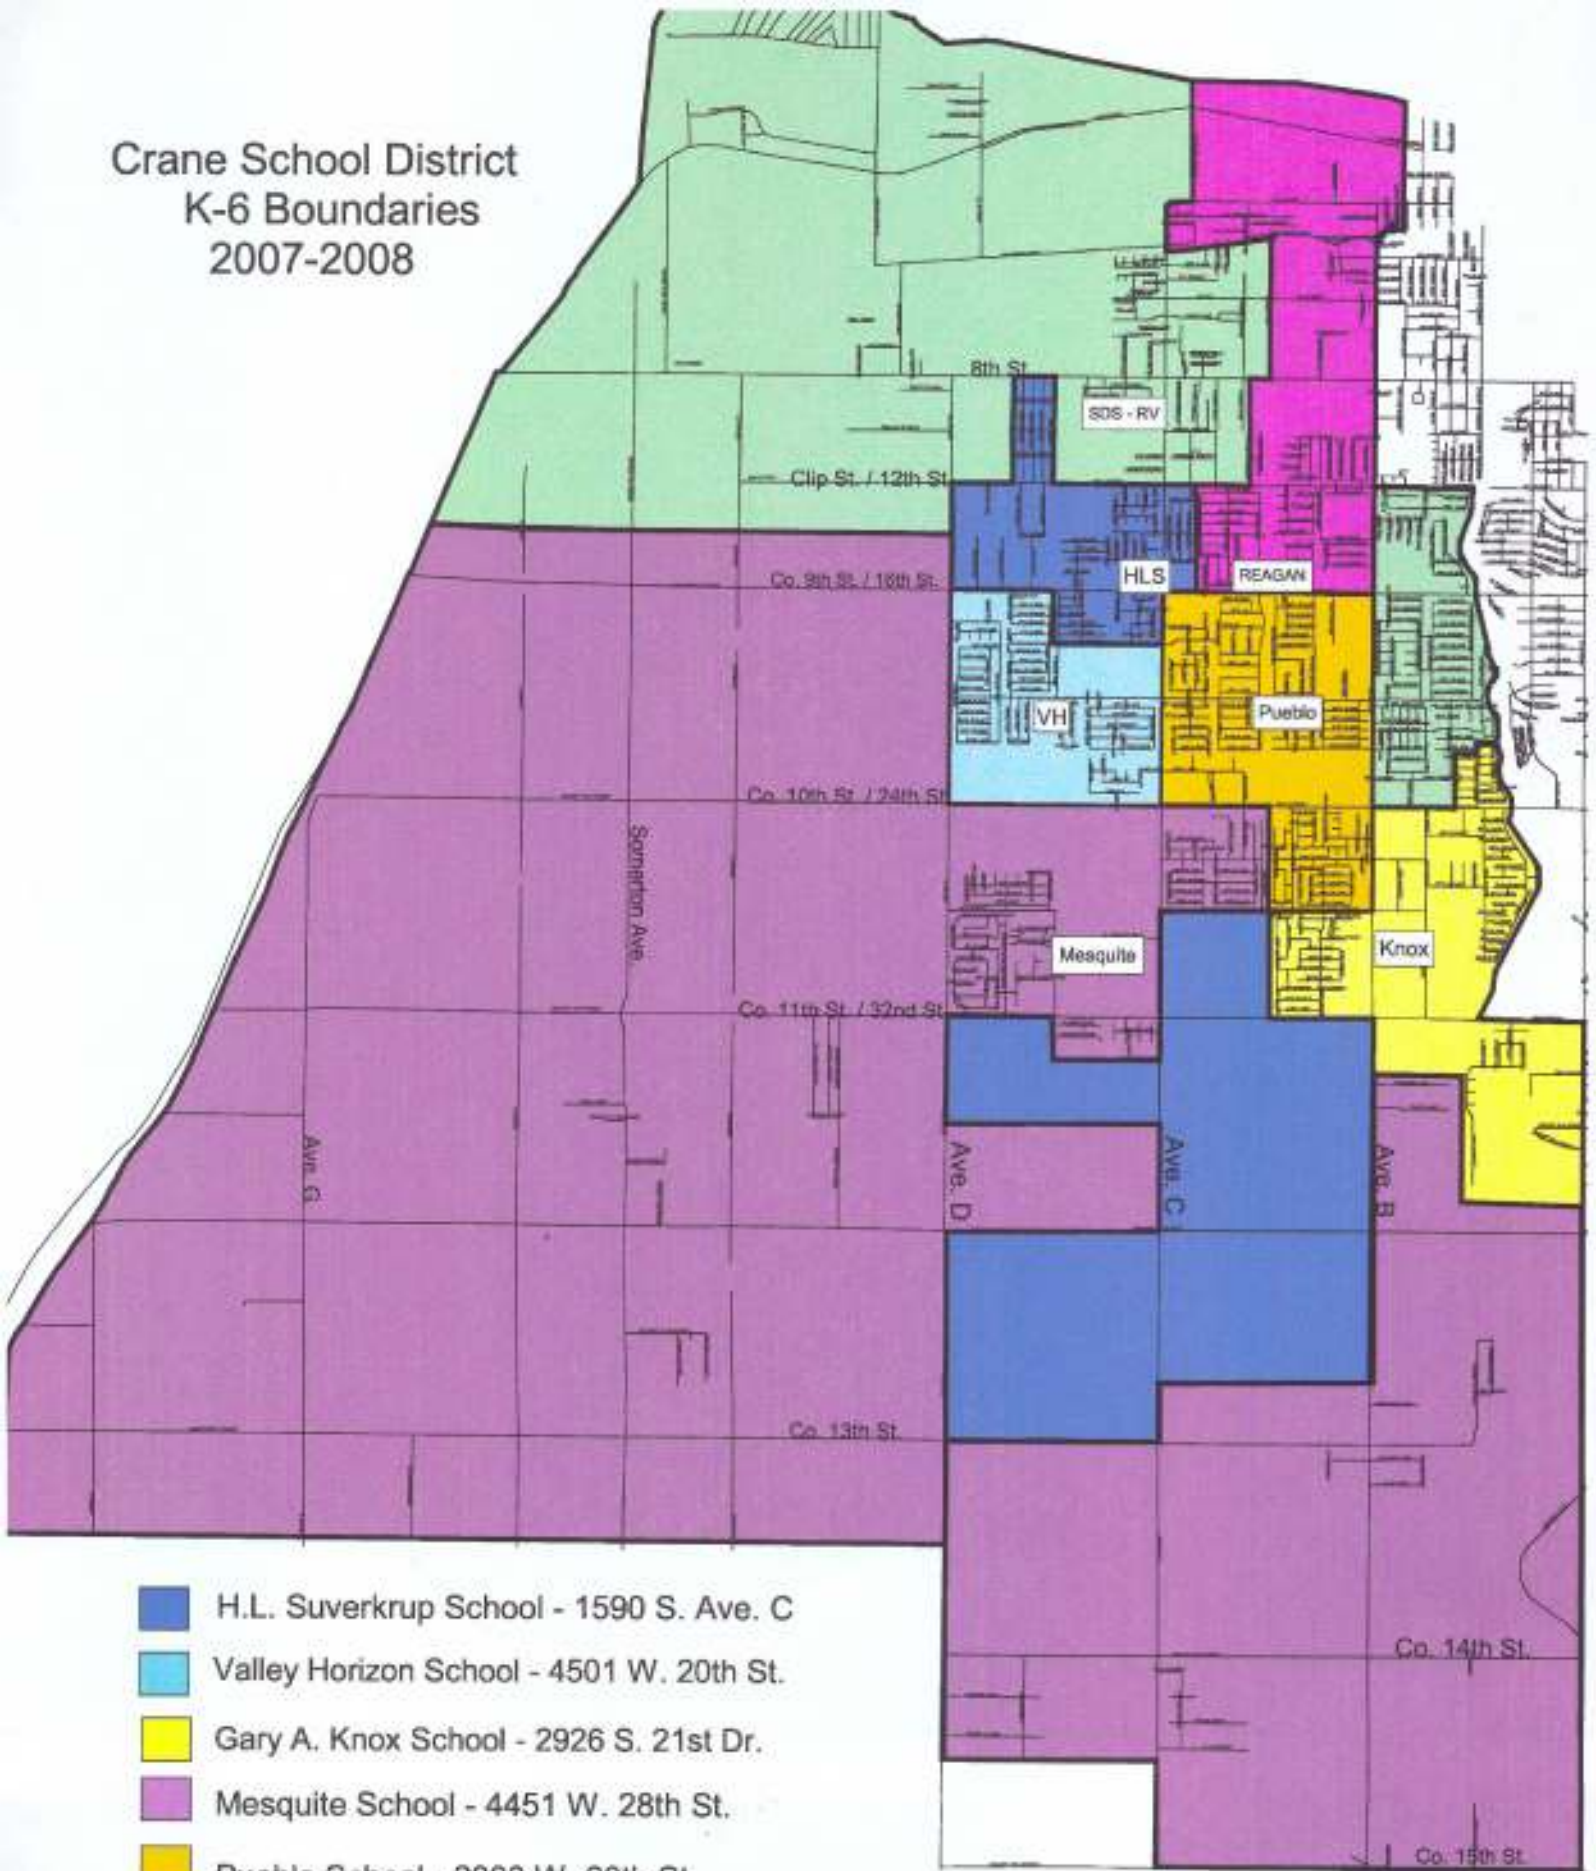

Crane School District
K-6 Boundaries
2007-2008

- H.L. Suverkrup School - 1590 S. Ave. C
- Valley Horizon School - 4501 W. 20th St.
- Gary A. Knox School - 2926 S. 21st Dr.
- Mesquite School - 4451 W. 28th St.
- Pueblo School - 2803 W. 20th St.
- Ronald Reagan School - 3200 W. 16th St.
- Salida Del Sol School - 910 Ave. C
- Rancho Viejo School - 1020 Ave. C